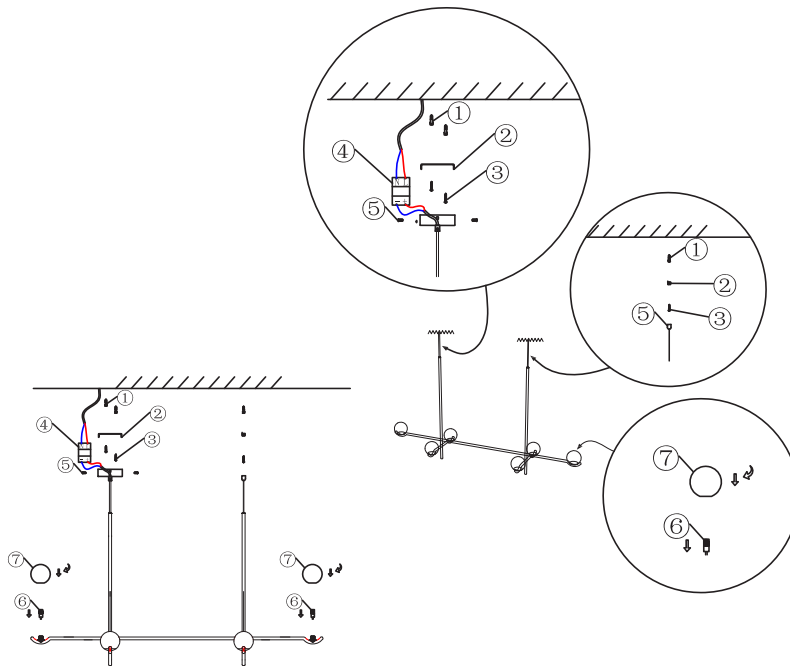

GENERAL NOTE: CAREFULLY REMOVE ALL WRAPPING MATERIALS AND ENSURE ALL PARTS ARE ACCOUNTED FOR. ASSEMBLE ON A CLEAN FLAT SURFACE TO AVOID SCRATCHES. DO NOT DISCARD THE PACKAGING UNTIL ITEM IS FULLY ASSEMBLED.

G4 12V X 6 , 3W X 1 Max.

Rated Voltage: 230V

Frequency: 50Hz

**If the lamp shade is loose,
twist clockwise gently.**

Before you begin

- Read instructions carefully before you commence install
- Keep instructions for future reference or plans of resale

Tools

Bulb Replacement

- 3W*1 Max. G4 12V*6 Globe. Dispose of old bulbs with care.

Important

- If the electrical cable is damaged, do not use light.