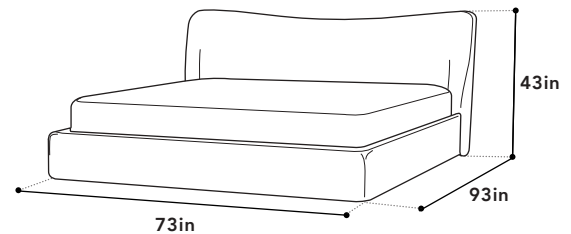

## QUEEN STORAGE BED

**FEATURES**

Indulge in the embrace of the Harlow storage bed, where every night feels like a getaway in your own private sanctuary. The unique headboard, with its gentle curve, envelops you into a cocoon of comfort. Upholstered in a cuddly soft teddy fabric and offers ample storage space beneath.

**COLOR** PUTTY  
**MATERIAL** TEDDY FABRIC

**CONTENT** 100% POLYESTER  
**RUB COUNT** <30000

**QUEEN DIMENSIONS**

**WIDTH** 73"  
**DEPTH** 93"  
**HEIGHT** 43"  
**WEIGHT CAP** -

**SIDE RAIL HEIGHT** -  
**SIDE RAIL DEPTH** -  
**SLAT INSET** -  
**LEG HEIGHT** -

**HEADBOARD 1/5**

**BOX WIDTH** 74.5"  
**BOX DEPTH** 42"  
**BOX HEIGHT** 15"  
**BOX WEIGHT** N | G  
**PACKAGING** CARTON

**SPRING FRAME 2/5**

**BOX WIDTH** 62"  
**BOX DEPTH** 82"  
**BOX HEIGHT** 3"  
**BOX WEIGHT** 20N | 23G  
**PACKAGING** CARTON

**HARDWARE + LEGS 3/5  
+ HYDRAULIC + CROSSBAR**

**BOX WIDTH** 60"  
**BOX DEPTH** 8"  
**BOX HEIGHT** 6"  
**BOX WEIGHT** 16N | 17G  
**PACKAGING** CARTON

**FLOOR PANELS 4/5**

**BOX WIDTH** 31"  
**BOX DEPTH** 82"  
**BOX HEIGHT** 2"  
**BOX WEIGHT** 34N | 36G  
**PACKAGING** CARTON