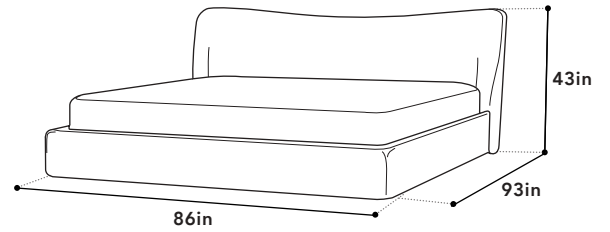

**FOOTBOARD + SIDE RAILS 5/5  
+ CENTER BAR SUPPORT**

**BOX WIDTH** 85"  
**BOX DEPTH** 13"  
**BOX HEIGHT** 9.4"  
**BOX WEIGHT** 34N | 38G  
**PACKAGING** CARTON

## KING STORAGE BED

**FEATURES**

Indulge in the embrace of the Harlow storage bed, where every night feels like a getaway in your own private sanctuary. The unique headboard, with its gentle curve, envelops you into a cocoon of comfort. Upholstered in a cuddly soft teddy fabric and offers ample storage space beneath.

**COLOR** PUTTY  
**MATERIAL** TEDDY FABRIC

**CONTENT** 100% POLYESTER  
**RUB COUNT** <30000

**KING DIMENSIONS**

**WIDTH** 86"  
**DEPTH** 93"  
**HEIGHT** 43"  
**WEIGHT CAP** -

**SIDE RAIL HEIGHT** -  
**SIDE RAIL DEPTH** -  
**SLAT INSET** -  
**LEG HEIGHT** -

**HEADBOARD 1/5**

**BOX WIDTH** 90"  
**BOX DEPTH** 42"  
**BOX HEIGHT** 15"  
**BOX WEIGHT** 40N | 44G  
**PACKAGING** CARTON

**SPRING FRAME 2/5**

**BOX WIDTH** 40"  
**BOX DEPTH** 82"  
**BOX HEIGHT** 6"  
**BOX WEIGHT** 23N | 25G  
**PACKAGING** CARTON