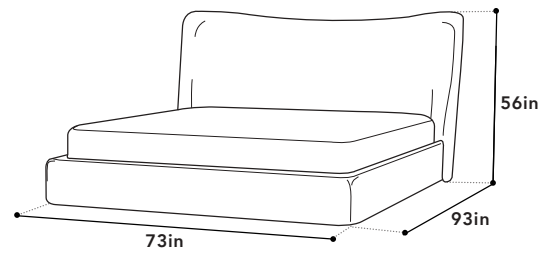

ROWE

QUEEN STORAGE BED

FEATURES

Indulge in the embrace of the Rowe storage bed, where every night feels like a getaway in your own private sanctuary. The unique headboard, with its gentle curve, envelops you into a cocoon of comfort. Upholstered in an airy linen-cotton blend and offers ample storage space beneath.

COLOR WHITE
MATERIAL LINEN

CONTENT 55% LINEN, 45% COTTON
RUB COUNT <60,000

QUEEN DIMENSIONS

WIDTH 73"
DEPTH 93"
HEIGHT 56"
WEIGHT CAP 250KG

SIDE RAIL HEIGHT -
SIDE RAIL DEPTH -
SLAT INSET -
LEG HEIGHT -

HEADBOARD 1/5

BOX WIDTH 85"
BOX DEPTH 13"
BOX HEIGHT 9.4"
BOX WEIGHT 34N | 38G
PACKAGING CARTON

FEATURES

Indulge in the embrace of the Rowe storage bed, where every night feels like a getaway in your own private sanctuary. The unique headboard, with its gentle curve, envelops you into a cocoon of comfort. Upholstered in an airy linen-cotton blend and offers ample storage space beneath.

COLOR WHITE
MATERIAL LINEN

CONTENT 55% LINEN, 45% COTTON
RUB COUNT <60,000

QUEEN DIMENSIONS

WIDTH 86"
DEPTH 93"
HEIGHT 56"
WEIGHT CAP 250KG

SIDE RAIL HEIGHT -
SIDE RAIL DEPTH -
SLAT INSET -
LEG HEIGHT -

HEADBOARD 1/5