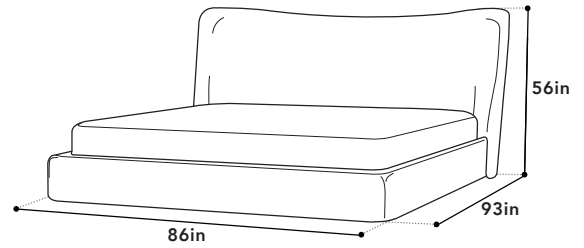

COLOR WHITE
MATERIAL LINEN

CONTENT 55% LINEN, 45% COTTON
RUB COUNT <60,000

QUEEN DIMENSIONS

WIDTH 73"
DEPTH 93"
HEIGHT 56"
WEIGHT CAP 250KG

SIDE RAIL HEIGHT -
SIDE RAIL DEPTH -
SLAT INSET -
LEG HEIGHT -

HEADBOARD 1/5

BOX WIDTH 60"
BOX DEPTH 8"
BOX HEIGHT 6"
BOX WEIGHT 16N | 17G
PACKAGING CARTON

FLOOR PANELS 4/5

BOX WIDTH 31"
BOX DEPTH 82"
BOX HEIGHT 2"
BOX WEIGHT 34N | 36G
PACKAGING CARTON

**FOOTBOARD + SIDE RAILS 5/5
+ CENTER BAR SUPPORT**

BOX WIDTH 85"
BOX DEPTH 13"
BOX HEIGHT 9.4"
BOX WEIGHT 34N | 38G
PACKAGING CARTON

FEATURES

Indulge in the embrace of the Rowe storage bed, where every night feels like a getaway in your own private sanctuary. The unique headboard, with its gentle curve, envelops you into a cocoon of comfort. Upholstered in an airy linen-cotton blend and offers ample storage space beneath.

COLOR WHITE
MATERIAL LINEN

CONTENT 55% LINEN, 45% COTTON
RUB COUNT <60,000

QUEEN DIMENSIONS

WIDTH 86"
DEPTH 93"
HEIGHT 56"
WEIGHT CAP 250KG

SIDE RAIL HEIGHT -
SIDE RAIL DEPTH -
SLAT INSET -
LEG HEIGHT -

HEADBOARD 1/5