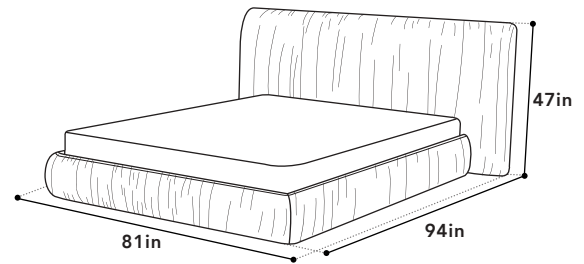

SHAR PEI

QUEEN STORAGE BED

FEATURES

The Shar Pei bed is a luxe addition to any bedroom, with its over exaggerated headboard and sophisticated pleated appearance. Upholstered in a smooth chenille coffee bean fabric and offers ample storage space beneath.

COLOR COFFEE BEAN
MATERIAL CHENILLE

CONTENT 100% POLYESTER
RUB COUNT <60,000

QUEEN DIMENSIONS

WIDTH 81" **SIDE RAIL HEIGHT** 14"
DEPTH 94" **SIDE RAIL DEPTH** 2.5"
HEIGHT 47" **SLAT INSET** 2.75"
WEIGHT CAP 250KG **LEG HEIGHT** 2"

HEADBOARD 1/5

BOX WIDTH 91"
BOX DEPTH 11"
BOX HEIGHT 45"
BOX WEIGHT -N | -G
PACKAGING CARTON

SPRING FRAME 2/5

BOX WIDTH 62"
BOX DEPTH 81.5"
BOX HEIGHT 3"
BOX WEIGHT 21N | 23G
PACKAGING CARTON

**HARDWARE + LEGS 3/5
+ HYDRAULIC + CROSSBAR**

BOX WIDTH 85"
BOX DEPTH 13"
BOX HEIGHT 9.4"
BOX WEIGHT 34N | 38G
PACKAGING CARTON

SHAR PEI KING STORAGE BED

FEATURES

The Shar Pei bed is a luxe addition to any bedroom, with its over exaggerated headboard and sophisticated pleated appearance. Upholstered in a smooth chenille coffee bean fabric and offers ample storage space beneath.