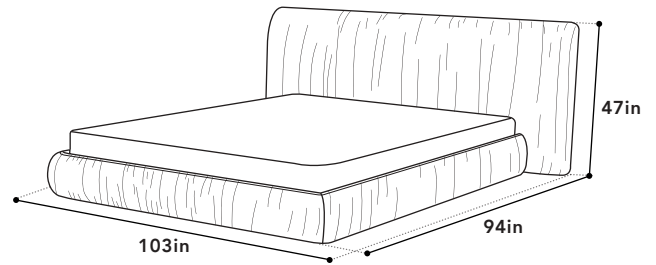

BOX WIDTH 85"
BOX DEPTH 13"
BOX HEIGHT 9.4"
BOX WEIGHT 34N | 38G
PACKAGING CARTON

SHAR PEI KING STORAGE BED

FEATURES

The Shar Pei bed is a luxe addition to any bedroom, with its over exaggerated headboard and sophisticated pleated appearance. Upholstered in a smooth chenille coffee bean fabric and offers ample storage space beneath.

COLOR COFFEE BEAN
MATERIAL CHENILLE

CONTENT 100% POLYESTER
RUB COUNT <60,000

QUEEN DIMENSIONS

WIDTH 103"
DEPTH 94"
HEIGHT 47"
WEIGHT CAP 250KG

SIDE RAIL HEIGHT 14"
SIDE RAIL DEPTH 2.5"
SLAT INSET 2.75"
LEG HEIGHT 2"

HEADBOARD 1/5

BOX WIDTH 98.5"
BOX DEPTH 11"
BOX HEIGHT 45"
BOX WEIGHT 40N | 44G
PACKAGING CARTON

SPRING FRAME 2/5

BOX WIDTH 40"
BOX DEPTH 81.5"
BOX HEIGHT 5.9"
BOX WEIGHT 40N | 44G
PACKAGING CARTON

**HARDWARE + LEGS 3/5
+ HYDRAULIC + CROSSBAR**