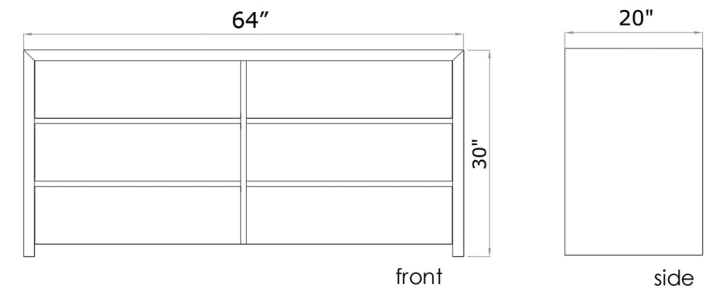

## night table

size

24" x 18" x 16"

packaging details

## double dresser

size

64" x 20" x 30"

packaging details

# of boxes	1
qty. / box	1
box size	67" x 22" x 32"
gw	101 kg
nw	96 kg
cuft	29
cbm	0.80

## night table, dresser, chest

color

white, stone - high gloss

walnut - veneer

technical details

- miter-cut corners
- 45° angle pull out drawers
- soft-close drawer mechanism

DRESSER

CHEST