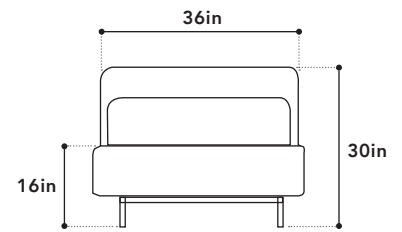

**FEATURES**

The ISO multi-function chair swivels 360 degrees and flips out into a lounge chair that reclines into five different positions. This chair has hidden legs at both ends that simply unzip from inside, allowing the chair to be transformed into a flat bed.

**COLOR** DUSK, SILVER, PEACOCK, DRIFTWOOD  
**CONTENT** 100% POLYESTER  
**RUB COUNT** ≥60,000  
**MATERIAL** CHENILLE  
**FEATURES** 360 SWIVEL, CONVERTABLE

**DIMENSIONS**

**WIDTH** 36"  
**DEPTH** 37"-77"  
**HEIGHT** 30"  
**WEIGHT CAP** 150kg

**BOX DIMENSIONS**

**BOX WIDTH** 51"  
**BOX DEPTH** 37"  
**BOX HEIGHT** 10"  
**BOX WEIGHT** 25N | 29G  
**PACKAGING** CARTON