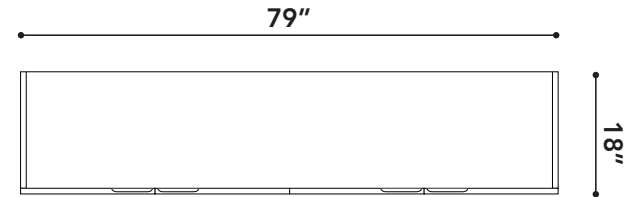

Calvin

buffet

size

78.7" x 17.7" x 27.9"

packaging details

of boxes 1

qty. / box 1

box size 1 81" x 20" x 26" gw: 69.2 kg | nw: 60 kg | cuft: 21.8 | cbm: 0.70

box size 2 19" x 19" x 15" gw: 1.8 kg | nw: 1.5 kg | cuft: 0.19 | cbm: 0.09

buffet

color

black/walnut

packaging details

glossy black marble top

natural american walnut body

matte black steel legs