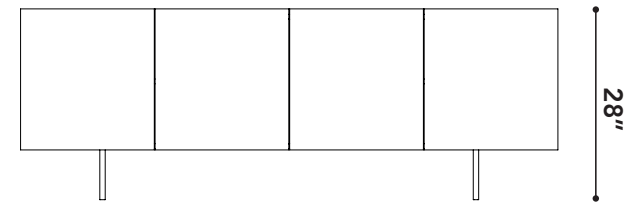

Calvin

buffet

size

78.7" x 17.7" x 27.9"

packaging details

of boxes 1

qty. / box 1

box size 1 81" x 20" x 26" gw: 69.2 kg | nw: 60 kg | cuft: 21.8 | cbm: 0.70

box size 2 19" x 19" x 15" gw: 1.8 kg | nw: 1.5 kg | cuft: 0.19 | cbm: 0.09

buffet

color

black/walnut

packaging details

glossy black marble top

natural american walnut body

matte black steel legs