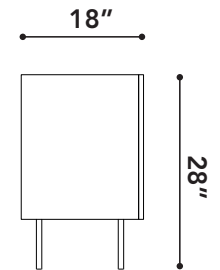

Calvin

buffet

size

78.7" x 17.7" x 27.9"

packaging details

of boxes 1

qty. / box 1

box size 1 81" x 20" x 26" gw: 69.2 kg | nw: 60 kg | cuft: 21.8 | cbm: 0.70

box size 2 19" x 19" x 15" gw: 1.8 kg | nw: 1.5 kg | cuft: 0.19 | cbm: 0.09

buffet

color

black/walnut

packaging details

glossy black marble top

natural american walnut body

matte black steel legs