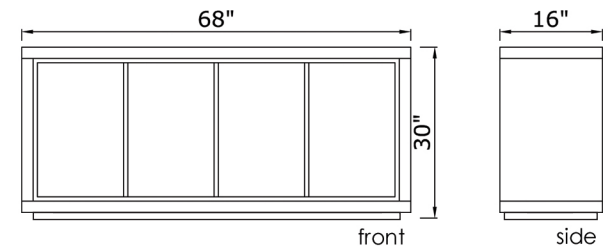

Maze

buffet 4-door

size

68" x 16" x 30"

packaging details

# of boxes	1
qty. / box	1
box size	70" x 19" x 31"
gw	103 kg
nw	101 kg
cuft	24
cbm	0.69

buffet 4-door, 3-door

color

matte black, high gloss white

technical details

white: polyester high gloss lacquer
black: 5 coat pe, pu high gloss finish

4-DOOR

buffet 3-door

size

52" x 16" x 30"

packaging details

# of boxes	1
qty. / box	1
box size	54" x 19" x 31"
gw	80 kg
nw	79 kg
cuft	19
cbm	0.55

3-DOOR