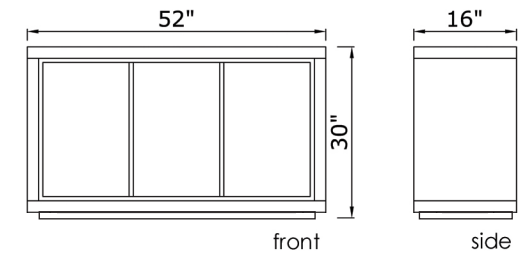

Maze

buffet 4-door

size

68" x 16" x 30"

packaging details

# of boxes	1
qty. / box	1
box size	70" x 19" x 31"
gw	103 kg
nw	101 kg
cuft	24
cbm	0.69

buffet 4-door, 3-door

color

matte black, high gloss white

technical details

white: polyester high gloss lacquer
black: 5 coat pe, pu high gloss finish

4-DOOR

buffet 3-door

size

52" x 16" x 30"

packaging details

# of boxes	1
qty. / box	1
box size	54" x 19" x 31"
gw	80 kg
nw	79 kg
cuft	19
cbm	0.55

3-DOOR