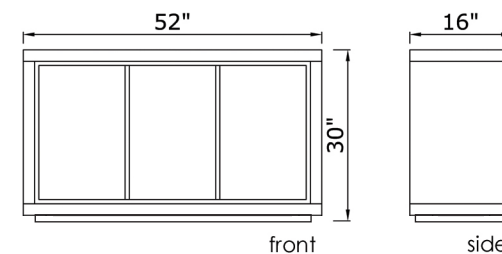

Maze

buffet 4-door

size

68" x 16" x 30"

packaging details

# of boxes	1
qty. / box	1
box size	70" x 19" x 31"
gw	103 kg
nw	101 kg
cuft	24
cbm	0.69

buffet 4-door, 3-door

color

matte black, high gloss white

technical details

white: polyester high gloss lacquer
black: 5 coat pe, pu high gloss finish

4-DOOR

buffet 3-door

size

52" x 16" x 30"

packaging details

# of boxes	1
qty. / box	1
box size	54" x 19" x 31"
gw	80 kg
nw	79 kg
cuft	19
cbm	0.55

3-DOOR