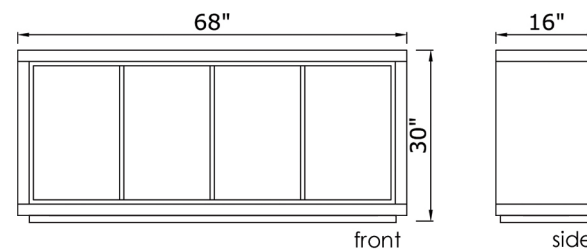

Maze

buffet 4-door

size

68" x 16" x 30"

packaging details

# of boxes	1
qty. / box	1
box size	70" x 19" x 31"
gw	103 kg
nw	101 kg
cuft	24
cbm	0.69

buffet 4-door, 3-door

color

matte black, high gloss white

technical details

white: polyester high gloss lacquer
black: 5 coat pe, pu high gloss finish

4-DOOR

buffet 3-door

size

52" x 16" x 30"

packaging details

# of boxes	1
qty. / box	1
box size	54" x 19" x 31"
gw	80 kg
nw	79 kg
cuft	19
cbm	0.55

3-DOOR