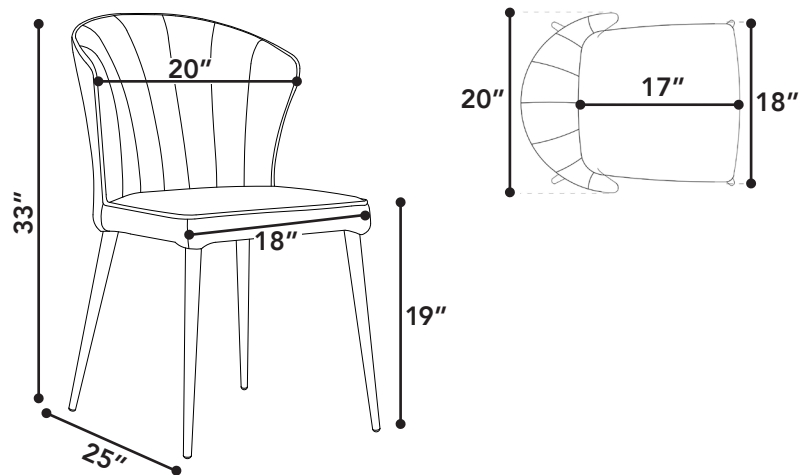

Ariel

dining chair

size

20" x 25" x 33"

packaging details

of boxes 1

qty. / box 2

box size 1 35" x 21" x 40"

gw 14 kg

nw 11 kg

cuft 16.25

cbm 0.4602

dining chair

color

wheat, black, pewter, navy, graphite

technical details

wheat, pewter, black: 100% leather

graphite, navy: (velvet) 100% polyester

metal and mdf frame

black powder coated metal legs

foam filled cushion

seat height: 19", seat depth: 17"

weight capacity: 120 kg