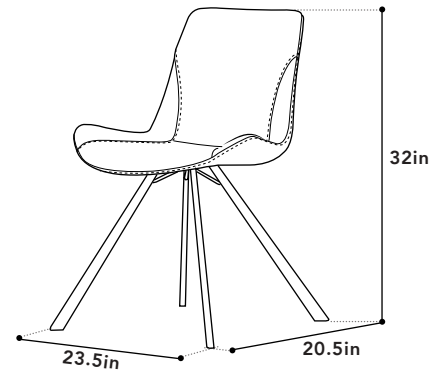

COLORS BLACK, MUSHROOM

MATERIAL LEATHERETTE, STEEL

FEATURES

LEGS: STEEL POWDER COATED
BODY: VEGAN LEATHER, STITCH DETAIL

DINING CHAIR

WIDTH 23.5"

DEPTH 20.5"

HEIGHT 32"

SEAT HEIGHT -"

SEAT DEPTH 16.5"

SEAT WIDTH -"

2 DINING CHAIRS/BOX

BOX WIDTH 26.5"

BOX DEPTH 22"

BOX HEIGHT 24.5"

BOX WEIGHT 14N | 16G