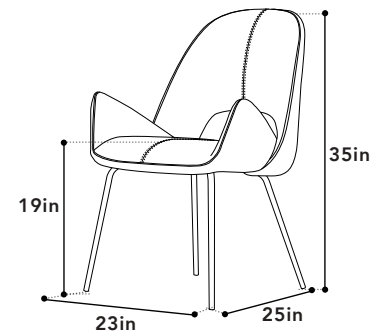

# DOLCE DINING CHAIR

**FEATURES**

The Dolce dining chair features a compact design with a cozy feel. The half arm design hugs you in and the plush back rest and seat design allows you to sit comfortable for hours. Dolce features a soft ultrasuede fabric inner and a teddy-like outer for a snug look.

**COLOR** COOL TAUPE

**MATERIAL** ULTRASUEDE + TEDDY

**FEATURES** SOLID STEEL LEGS,  
METAL FRAME, TWO-TONE  
FABRIC DESIGN

**DIMENSIONS**

**WIDTH** 23"

**DEPTH** 25"

**HEIGHT** 35"

**WEIGHT CAP** 120kg

**SEAT HEIGHT** 19"

**SEAT DEPTH** -"

**LEG HEIGHT** -"

**BACKREST HEIGHT** -"

**2 SEATS/BOX 1/2**

**BOX WIDTH** 29"

**BOX DEPTH** 23"

**BOX HEIGHT** 22"

**BOX WEIGHT** -N | -G

**PACKAGING** CARTON

**2 BASES/BOX 2/2**

**BOX WIDTH** 22"

**BOX DEPTH** 21"

**BOX HEIGHT** 18"

**BOX WEIGHT** -N | -G

**PACKAGING** CARTON