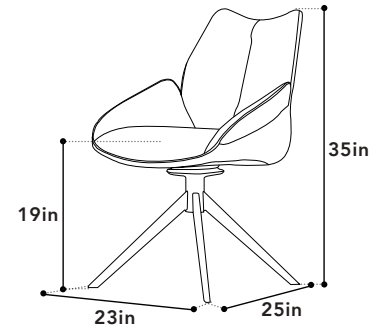

GIAN

SWIVEL DINING CHAIR

FEATURES

The Gian dining chair is upholstered in two unique two-toned options with black powder coated steel legs. This stylish chair features a 360-degree swivel base and a plush cushioned seat/back design. This chair features a half arm detail that hugs you close.

COLOR ESPRESSO
MATERIAL ULTRASUEDE
COLOR MIDNIGHT GREY
MATERIAL LEATHERETTE

FEATURES 360 SWIVEL,
 SOLID STEEL LEGS, METAL FRAME,
 TWO-TONED BODY DESIGN

DIMENSIONS

WIDTH 22"
DEPTH 25"
HEIGHT 36"
WEIGHT CAP 120kg
SEAT HEIGHT 20"
SEAT DEPTH -"
LEG HEIGHT -"
BACKREST HEIGHT -"

2 SEATS/BOX 1/2

BOX WIDTH 30"
BOX DEPTH 23"
BOX HEIGHT 22"
BOX WEIGHT -N | -G
PACKAGING CARTON

2 BASES/BOX 2/2

BOX WIDTH 22"
BOX DEPTH 21"
BOX HEIGHT 17"
BOX WEIGHT -N | -G
PACKAGING CARTON