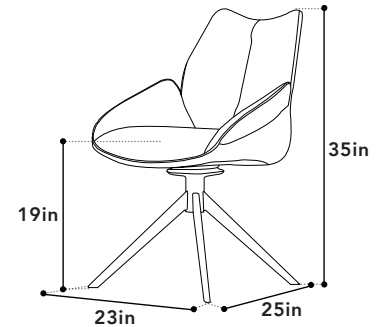

GIAN

SWIVEL DINING CHAIR

FEATURES

The Gian dining chair is upholstered in two unique two-toned options with black powder coated steel legs. This stylish chair features a 360-degree swivel base and a plush cushioned seat/back design. This chair features a half arm detail that hugs you close.

COLOR ESPRESSO
MATERIAL ULTRASUEDE
COLOR MIDNIGHT GREY
MATERIAL LEATHERETTE

FEATURES 360 SWIVEL,
 SOLID STEEL LEGS, METAL FRAME,
 TWO-TONED BODY DESIGN

DIMENSIONS

WIDTH 22"
DEPTH 25"
HEIGHT 36"
WEIGHT CAP 120kg
SEAT HEIGHT 20"
SEAT DEPTH -"
LEG HEIGHT -"
BACKREST HEIGHT -"

2 SEATS/BOX 1/2

BOX WIDTH 30"
BOX DEPTH 23"
BOX HEIGHT 22"
BOX WEIGHT -N | -G
PACKAGING CARTON

2 BASES/BOX 2/2

BOX WIDTH 22"
BOX DEPTH 21"
BOX HEIGHT 17"
BOX WEIGHT -N | -G
PACKAGING CARTON