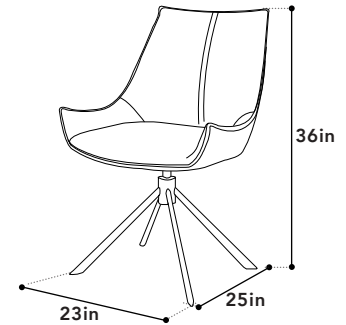

COLOR ANTHRACITE, FOREST GREEN
MATERIAL VELVET

FEATURES 360 SWIVEL,
 SOLID STEEL LEGS, METAL FRAME,
 POCKET COIL SEAT

COLOR IRISH RUM, BLACK
MATERIAL LEATHER

DIMENSIONS

WIDTH 23"

SEAT HEIGHT -"

DEPTH 25"

SEAT DEPTH -"

HEIGHT 36"

LEG HEIGHT -"

WEIGHT CAP 120kg

BACKREST HEIGHT -"

2 SEATS/BOX 1/2

BOX WIDTH 30"

BOX DEPTH 23"

BOX HEIGHT 22"