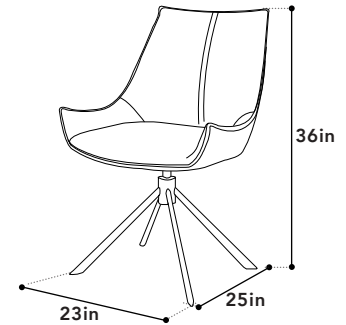

COLOR ANTHRACITE, FOREST GREEN
MATERIAL VELVET

FEATURES 360 SWIVEL,
SOLID STEEL LEGS, METAL FRAME,
POCKET COIL SEAT

COLOR IRISH RUM, BLACK
MATERIAL LEATHER

DIMENSIONS

WIDTH 23"

SEAT HEIGHT -"

DEPTH 25"

SEAT DEPTH -"

HEIGHT 36"

LEG HEIGHT -"

WEIGHT CAP 120kg

BACKREST HEIGHT -"

2 SEATS/BOX 1/2

BOX WIDTH 30"

BOX DEPTH 23"

BOX HEIGHT 22"