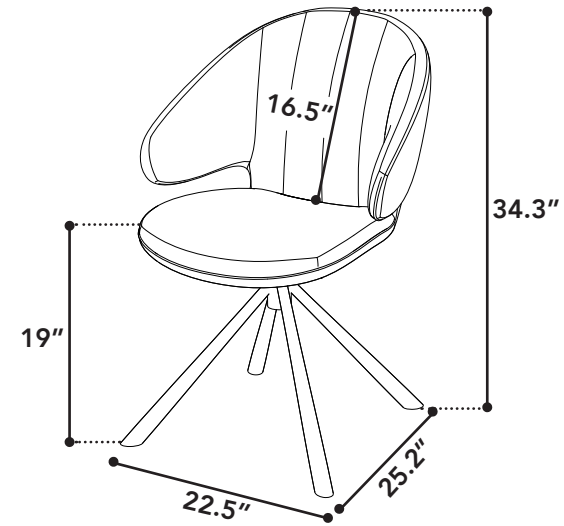

Hugo

swivel dining chair

size

22.5" x 25.2" x 34.3"

packaging details

of boxes 1

qty. / box 1

box size 1 25.6" x 23" x 20"

gw - kg

nw - kg

cuft -

cbm 0.19

swivel dining chair

color

pewter

technical details

ultra suede fabric

black powder coated legs

return swivel mechanism

weight capacity: 120 kg

seat depth: 25.2" | seat height: 19"

distance between legs: 17"