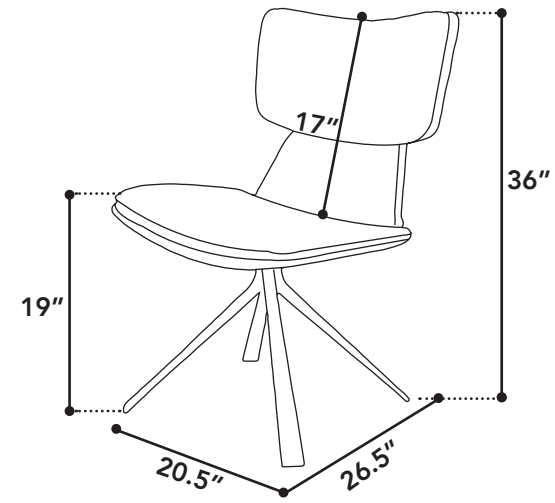

# Jiacamo

swivel dining chair

size

20.5" x 26.5" x 36"

packaging details

# of boxes 1

qty. / box 1

box size 1 30.7" x 20.5" x 26"

gw - kg

nw - kg

cuft -

cbm 0.27

swivel dining chair

color

pewter

technical details

corduroy fabric

black powder coated legs

return swivel mechanism

weight capacity: 120 kg

seat depth: 17.5" | seat width: 19"

distance between legs: 17"