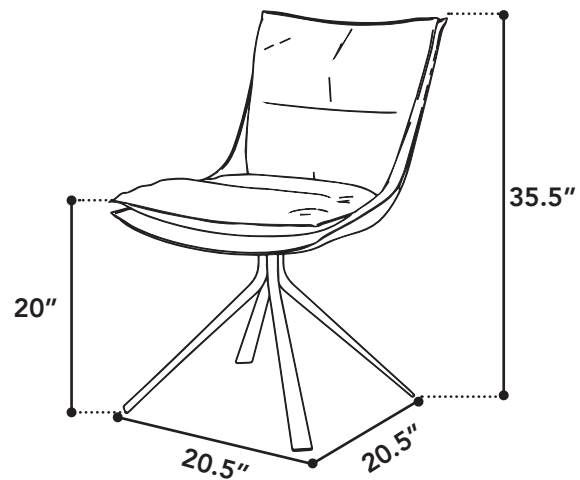

Puccini

swivel dining chair

size

20.5" x 20.5" x 35.5"

packaging details

of boxes 1

qty. / box 1

box size 1 32.3" x 20.9" x 25.6"

gw - kg

nw - kg

cuft -

cbm 0.282

swivel dining chair

color

evergreen, rhino

technical details

rhino: ultra suede fabric

evergreen: tweed seat + nubuck fabric

black powder coated legs

return swivel mechanism

weight capacity: 120 kg

seat depth: 17.5" | seat width/height: 19.5"