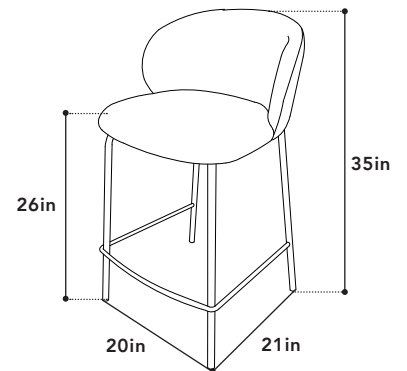

FEATURES

COLOR POPLAR **CONTENT** 100% POLYESTER
MATERIAL WEAVE **RUB COUNT** <20,000

DINING CHAIR

WIDTH 22" **SEAT HEIGHT** 19"
DEPTH 22" **SEAT DEPTH** 18"
HEIGHT 30" **LEG HEIGHT** -"
PACKAGING CARTON **BACKREST HEIGHT** -"

2 DINING CHAIRS/BOX

BOX WIDTH 28"
BOX DEPTH 22"
BOX HEIGHT 35"
BOX WEIGHT 13.3N | 16.2G

COUNTER STOOL

WIDTH 20" **SEAT HEIGHT** 26"
DEPTH 21" **SEAT DEPTH** 17"
HEIGHT 35" **LEG HEIGHT** -"
PACKAGING CARTON **BACKREST HEIGHT** -"

2 COUNTER STOOLS/BOX

BOX WIDTH 48"
BOX DEPTH 23"
BOX HEIGHT 22"
BOX WEIGHT 14.8N | 18.1G