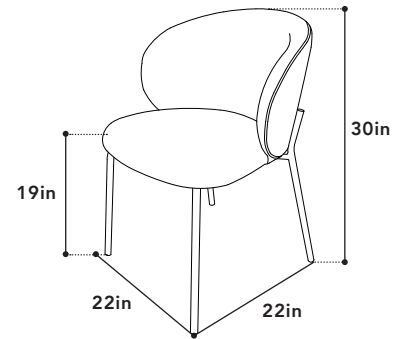

SHEPLEY

DINING CHAIR/
COUNTER STOOL

The Shepley collection offers a sleek counter stool and dining chair, both upholstered in a versatile poplar fabric that complements any decor. These pieces are supported by a durable stainless steel frame with a sleek black powder coating.

FEATURES

COLOR POPLAR **CONTENT** 100% POLYESTER
MATERIAL WEAVE **RUB COUNT** <20,000

DINING CHAIR

WIDTH 22" **SEAT HEIGHT** 19"
DEPTH 22" **SEAT DEPTH** 18"
HEIGHT 30" **LEG HEIGHT** -"
PACKAGING CARTON **BACKREST HEIGHT** -"

2 DINING CHAIRS/BOX

BOX WIDTH 28"
BOX DEPTH 22"
BOX HEIGHT 35"
BOX WEIGHT 13.3N | 16.2G

COUNTER STOOL

WIDTH 20" **SEAT HEIGHT** 26"
DEPTH 21" **SEAT DEPTH** 17"
HEIGHT 35" **LEG HEIGHT** -"
PACKAGING CARTON **BACKREST HEIGHT** -"

2 COUNTER STOOLS/BOX

BOX WIDTH 48"
BOX DEPTH 23"
BOX HEIGHT 22"
BOX WEIGHT 14.8N | 18.1G