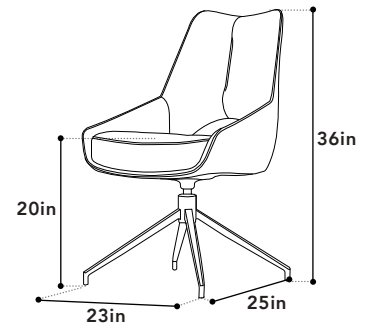

COLOR BUFF BEIGE, ONIX BLACK
MATERIAL LEATHERETTE

FEATURES 360 SWIVEL,
 SOLID STEEL LEGS, METAL
 FRAME, POCKET COIL SEAT

DIMENSIONS

WIDTH 23"
DEPTH 25"
HEIGHT 36"
WEIGHT CAP 120kg

SEAT HEIGHT 20"
SEAT DEPTH -"
LEG HEIGHT -"
BACKREST HEIGHT -"

2 SEATS/BOX 1/2

BOX WIDTH 29"
BOX DEPTH 22"
BOX HEIGHT 23"
BOX WEIGHT -N | -G
PACKAGING CARTON

2 BASES/BOX 2/2

BOX WIDTH 22"
BOX DEPTH 20"
BOX HEIGHT 17"
BOX WEIGHT -N | -G
PACKAGING CARTON