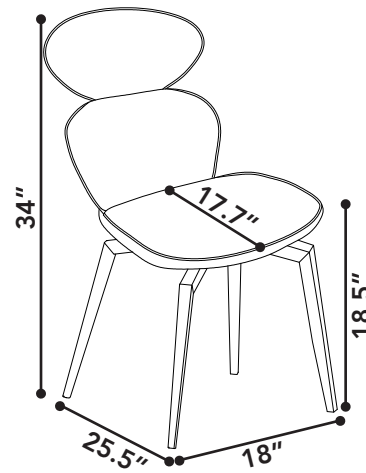

Antler

swivel dining chair

size

18" x 25.5" x 34"

packaging details

of boxes 1

qty. / box 2

box size 1 30" x 22" x 27"

gw 20.75 kg

nw 18.2 kg

cuft 9.89

cbm 0.27

swivel dining chair

color

light taupe, slate grey

technical details

leatherette

black powder coated metal legs

metal frame

swivel function

seat height: 18.5", seat depth 17.7"