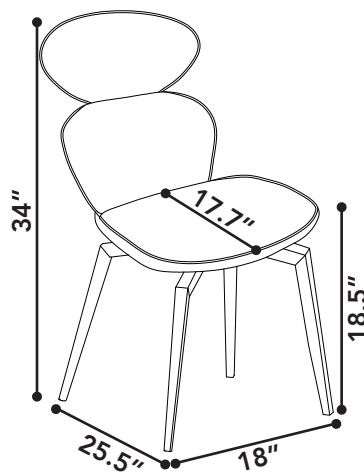

Antler

swivel dining chair

size

18" x 25.5" x 34"

packaging details

of boxes 1

qty. / box 2

box size 1 30" x 22" x 27"

gw 20.75 kg

nw 18.2 kg

cuft 9.89

cbm 0.27

swivel dining chair

color

light taupe

technical details

leatherette

black powder coated metal legs

metal frame

swivel function

seat height: 18.5", seat depth 17.7"