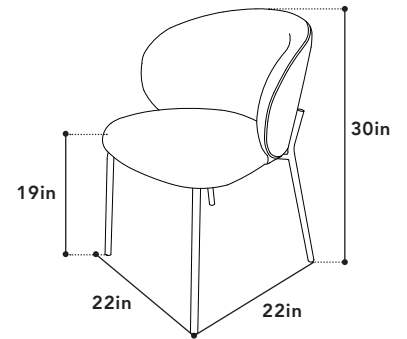

# SHEPLEY

DINING CHAIR/  
COUNTER STOOL

The Shepley collection offers a sleek counter stool and dining chair, both upholstered in a versatile poplar fabric that complements any decor. These pieces are supported by a durable stainless steel frame with a sleek black powder coating.

**FEATURES**

**COLOR** POPLAR                      **CONTENT** 100% POLYESTER  
**MATERIAL WEAVE**                      **RUB COUNT** <20,000

**DINING CHAIR**

**WIDTH** 22"                      **SEAT HEIGHT** 19"  
**DEPTH** 22"                      **SEAT DEPTH** 18"  
**HEIGHT** 30"                      **LEG HEIGHT** -"  
**PACKAGING** CARTON              **BACKREST HEIGHT** -"

**2 DINING CHAIRS/BOX**

**BOX WIDTH** 28"  
**BOX DEPTH** 22"  
**BOX HEIGHT** 35"  
**BOX WEIGHT** 13.3N | 16.2G

**COUNTER STOOL**

**WIDTH** 20"                      **SEAT HEIGHT** 26"  
**DEPTH** 21"                      **SEAT DEPTH** 17"  
**HEIGHT** 35"                      **LEG HEIGHT** -"  
**PACKAGING** CARTON              **BACKREST HEIGHT** -"

**2 COUNTER STOOLS/BOX**

**BOX WIDTH** 48"  
**BOX DEPTH** 23"  
**BOX HEIGHT** 22"  
**BOX WEIGHT** 14.8N | 18.1G