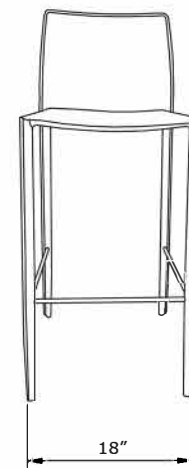

Zak

bar stool

size

18" x 18" x 40"

packaging details

of boxes 1

qty. / box 2

box size 52" x 20" x 20"

gw 15 kg

nw 14 kg

cuft 12

cbm 0.35

bar, counter stool

color

black leather

grey leather

white leather

technical details

full leather wrap around

stainless steel frame

seamless welds

front