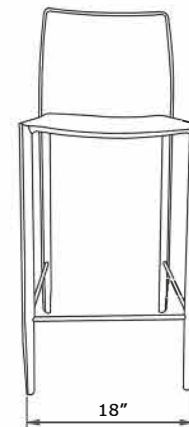

### size

18" x 18" x 40"

### size

18" x 18" x 36"

# of boxes 1

qty. / box 2

box size 48" x 20" x 20"

gw 14 kg

nw 13 kg

cuft 11

cbm 0.32

front

side

COUNTER STOOL