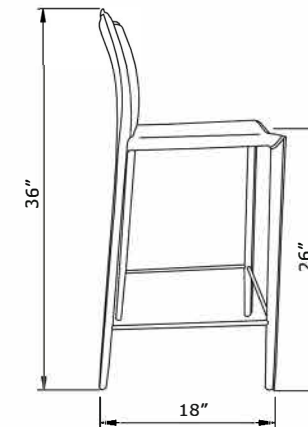

### size

18" x 18" x 40"

### size

18" x 18" x 36"

# of boxes 1

qty. / box 2

box size 48" x 20" x 20"

gw 14 kg

nw 13 kg

cuft 11

cbm 0.32

front

side

COUNTER STOOL