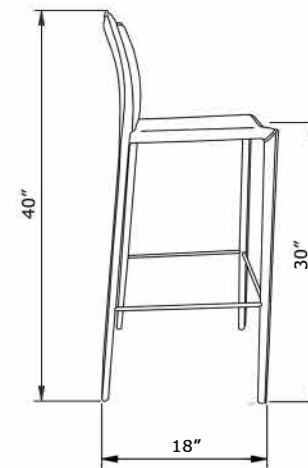

### size

18" x 18" x 40"

# of boxes 1

qty. / box 2

box size 52" x 20" x 20"

gw 15 kg

nw 14 kg

cuft 12

cbm 0.35

### technical details

full leather wrap around

stainless steel frame

seamless welds

front

side

BAR STOOL

### size

18" x 18" x 36"