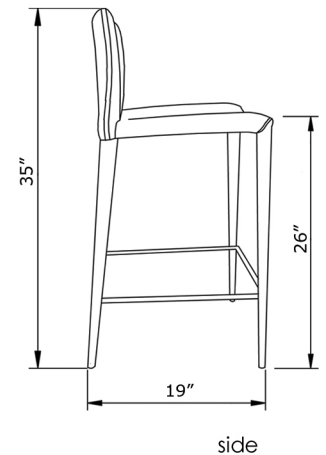

Zeno

bar stool

size

18.5" x 18.3" x 39.5"

packaging details

# of boxes	1
qty. / box	2
box size 1	46" x 20" x 20"
gw	16 kg
nw	15 kg
cuft	11
cbm	0.3

counter stool

size

18" x 18.5" x 35.5"

packaging details

# of boxes	1
qty. / box	2
box size 1	42" x 20" x 20"
gw	15 kg
nw	14 kg
cuft	8
cbm	0.28

bar, counter stool

color

grey, black, white

technical details

full leatherette wrap around

lightly padded

stainless steel frame

seat height: counter: 25.5" | bar:29.8"

BAR STOOL

COUNTER STOOL