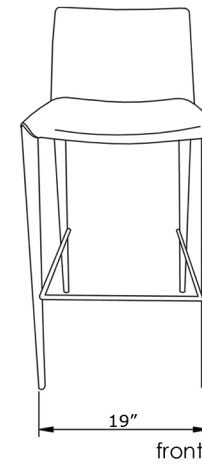

Zeno

bar stool

size

18.5" x 18.3" x 39.5"

packaging details

# of boxes	1
qty. / box	2
box size 1	46" x 20" x 20"
gw	16 kg
nw	15 kg
cuft	11
cbm	0.3

counter stool

size

18" x 18.5" x 35.5"

packaging details

# of boxes	1
qty. / box	2
box size 1	42" x 20" x 20"
gw	15 kg
nw	14 kg
cuft	8
cbm	0.28

bar, counter stool

color

grey, black, white

technical details

full leatherette wrap around

lightly padded

stainless steel frame

seat height: counter: 25.5" | bar:29.8"

BAR STOOL

COUNTER STOOL