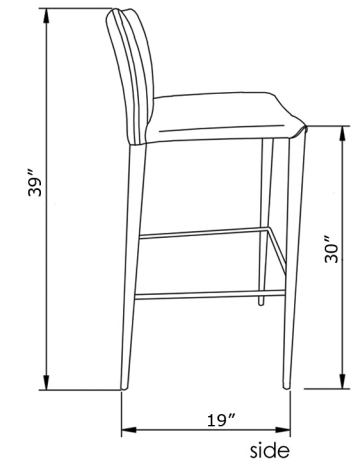

Zeno

bar stool

size

18.5" x 18.3" x 39.5"

packaging details

# of boxes	1
qty. / box	2
box size 1	46" x 20" x 20"
gw	16 kg
nw	15 kg
cuft	11
cbm	0.3

counter stool

size

18" x 18.5" x 35.5"

packaging details

# of boxes	1
qty. / box	2
box size 1	42" x 20" x 20"
gw	15 kg
nw	14 kg
cuft	8
cbm	0.28

bar, counter stool

color

grey, black, white

technical details

full leatherette wrap around

lightly padded

stainless steel frame

seat height: counter: 25.5" | bar:29.8"

BAR STOOL

COUNTER STOOL