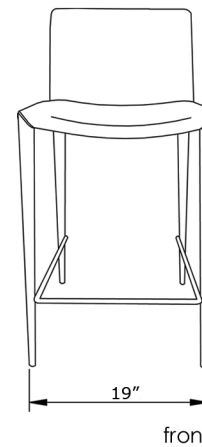

Zeno

bar stool

size

18.5" x 18.3" x 39.5"

packaging details

# of boxes	1
qty. / box	2
box size 1	46" x 20" x 20"
gw	16 kg
nw	15 kg
cuft	11
cbm	0.3

counter stool

size

18" x 18.5" x 35.5"

packaging details

# of boxes	1
qty. / box	2
box size 1	42" x 20" x 20"
gw	15 kg
nw	14 kg
cuft	8
cbm	0.28

bar, counter stool

color

grey, black, white

technical details

full leatherette wrap around

lightly padded

stainless steel frame

seat height: counter: 25.5" | bar:29.8"

BAR STOOL

COUNTER STOOL