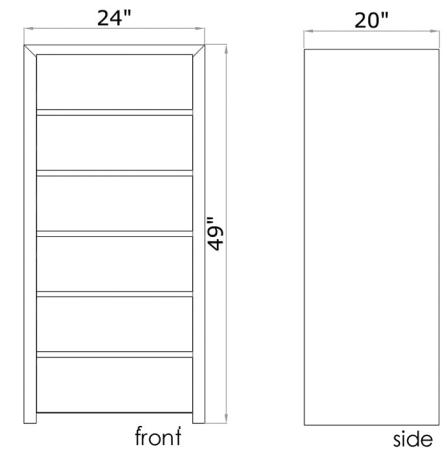

Blanche

night table

size

24" x 18" x 16"

packaging details

# of boxes	1
qty. / box	1
box size	27" x 21" x 18"
gw	26 kg
nw	24 kg
cuft	6
cbm	0.16

6-drawer chest

size

24" x 20" x 49"

packaging details

# of boxes	1
qty. / box	1
box size	27" x 21" x 52"
gw	63 kg
nw	61 kg
cuft	17
cbm	0.45

double dresser

size

64" x 20" x 30"

packaging details

# of boxes	1
qty. / box	1
box size	67" x 22" x 32"
gw	101 kg
nw	96 kg
cuft	29
cbm	0.80

night table, dresser, chest

color

white, stone - high gloss

walnut - veneer

technical details

- miter-cut corners
- 45° angle pull out drawers
- soft-close drawer mechanism

CHEST