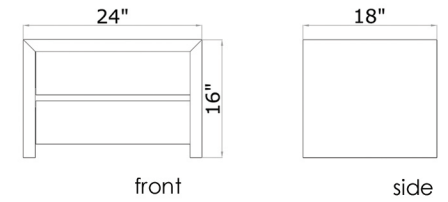

Blanche

night table

size

24" x 18" x 16"

packaging details

# of boxes	1
qty. / box	1
box size	27" x 21" x 18"
gw	26 kg
nw	24 kg
cuft	6
cbm	0.16

6-drawer chest

size

24" x 20" x 49"

packaging details

# of boxes	1
qty. / box	1
box size	27" x 21" x 52"
gw	63 kg
nw	61 kg
cuft	17
cbm	0.45

NIGHT TABLE

double dresser

size

64" x 20" x 30"

packaging details

# of boxes	1
qty. / box	1
box size	67" x 22" x 32"
gw	101 kg
nw	96 kg
cuft	29
cbm	0.80

night table, dresser, chest

color

white, stone - high gloss

walnut - veneer

technical details

- miter-cut corners
- 45° angle pull out drawers
- soft-close drawer mechanism