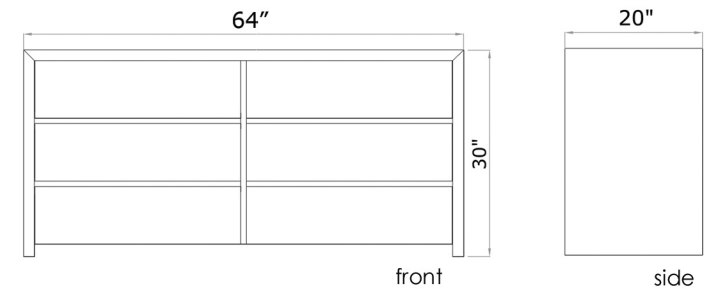

Blanche

night table

size

24" x 18" x 16"

packaging details

# of boxes	1
qty. / box	1
box size	27" x 21" x 18"
gw	26 kg
nw	24 kg
cuft	6
cbm	0.16

6-drawer chest

size

24" x 20" x 49"

packaging details

# of boxes	1
qty. / box	1
box size	27" x 21" x 52"
gw	63 kg
nw	61 kg
cuft	17
cbm	0.45

NIGHT TABLE

double dresser

size

64" x 20" x 30"

packaging details

# of boxes	1
qty. / box	1
box size	67" x 22" x 32"
gw	101 kg
nw	96 kg
cuft	29
cbm	0.80

night table, dresser, chest

color

white, stone - high gloss

walnut - veneer

technical details

- miter-cut corners
- 45° angle pull out drawers
- soft-close drawer mechanism