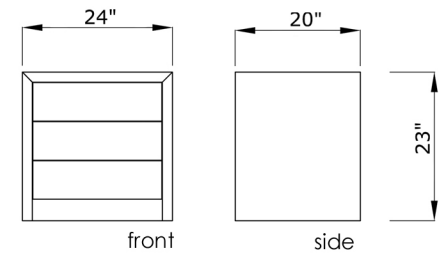

Blanche

half dresser

size

31" x 20" x 30"

packaging details

# of boxes	1
qty. / box	1
box size 1	35" x 23" x 32"
gw	56 kg
nw	53 kg
cuft	15
cbm	0.41

3-drawer night table, half dresser

color

white, stone - high gloss

walnut - veneer

technical details

- miter-cut corners
- 45° angle pull out drawers
- soft-close drawer mechanism

HALF DRESSER

3-drawer night table

size

24" x 20" x 23"

packaging details

# of boxes	1
qty. / box	1
box size 1	27" x 23" x 26"
gw	26 kg
nw	23 kg
cuft	9
cbm	0.25

3-DRAWER NIGHT TABLE