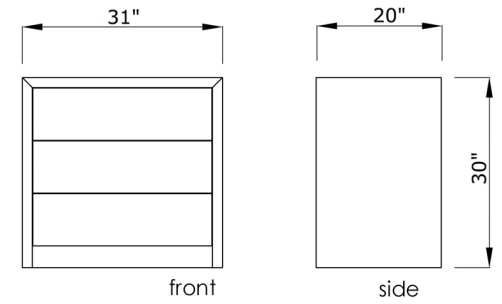

Blanche

half dresser

size

31" x 20" x 30"

packaging details

# of boxes	1
qty. / box	1
box size 1	35" x 23" x 32"
gw	56 kg
nw	53 kg
cuft	15
cbm	0.41

3-drawer night table, half dresser

color

white, stone - high gloss

walnut - veneer

technical details

- miter-cut corners
- 45° angle pull out drawers
- soft-close drawer mechanism

HALF DRESSER

3-drawer night table

size

24" x 20" x 23"

packaging details

# of boxes	1
qty. / box	1
box size 1	27" x 23" x 26"
gw	26 kg
nw	23 kg
cuft	9
cbm	0.25

3-DRAWER NIGHT TABLE