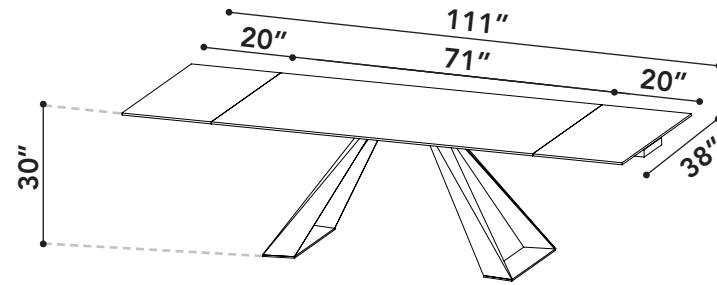

# Bridge

extension dining table

size

71-111" x 38" x 30"

packaging details

# of boxes 2

qty. / box 1

box size 1 74" x 40" x 6" gw: 102 kg | nw: 93 kg | cuft: 10.7 | cbm: 0.24

box size 2 37" x 27" x 12" gw: 31 kg | nw: 29 kg | cuft: 6.56 | cbm: 0.2

extension dining table

color

white carrera ceramic