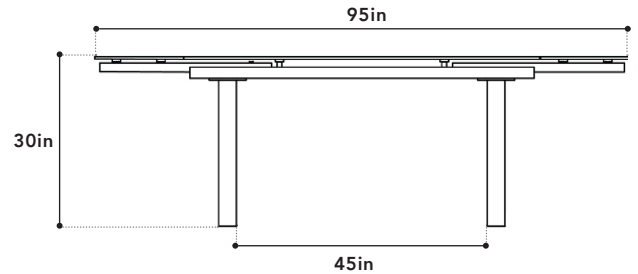

# CANTRO DINING TABLE

**FEATURES**

the Cantro table with a clear top has an industrial feel and look with all of its gears, glides and glass exposed. It boasts two manually adjustable extensions that pull from each end on durable and quiet nylon glides. Choose from either a glass top or a chic Shakespeare black ceramic top. This table seats 6-10 people.

**DINING TABLE**

**WIDTH** 63-95"

**DEPTH** 35"

**HEIGHT** 30"

**PACKAGING** CARTON

**TABLE TOP 1/2**

**BOX WIDTH** 65"

**BOX DEPTH** 38"

**BOX HEIGHT** 6"

**BOX WEIGHT** -N | -G

**TABLE LEGS 1/2**

**BOX WIDTH** 35"

**BOX DEPTH** 31"

**BOX HEIGHT** 4"

**BOX WEIGHT** -N | -G