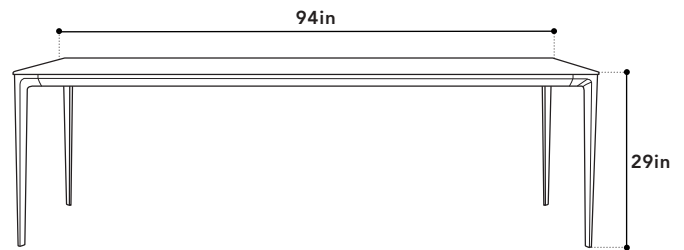

FEATURES

The Cayman dining table offers 3 practical sizes in a 70", 86" and 94" allowing versatility no matter the space. This table features a durable ceramic top imitating the look of travertine while delivering exceptional durability and versatility for indoor and outdoor settings. Its robust construction and minimal aesthetics make it a standout piece for both practicality and style.

COLOR TRAVERTINO, TAUPE
MATERIAL CERAMIC, ALUMINUM

FEATURES STAIN RESISTANT,
MOLD & MILDEW RESISTANT,
WATER RESISTANT

94" DINING TABLE

WIDTH 94"
DEPTH 40"
HEIGHT 29"
PACKAGING CARTON

94" DINING TABLE 1/1

BOX WIDTH 96"
BOX DEPTH 42"
BOX HEIGHT 10"
BOX WEIGHT 51.6N | 61.6G

86" DINING TABLE

WIDTH 86"
DEPTH 40"
HEIGHT 29"
PACKAGING CARTON

86" DINING TABLE 1/1

BOX WIDTH 88"
BOX DEPTH 42"
BOX HEIGHT 10"
BOX WEIGHT 50N | 60G

70" DINING TABLE

WIDTH 70"
DEPTH 36"
HEIGHT 29"
PACKAGING CARTON

70" DINING TABLE 1/1

BOX WIDTH 72"
BOX DEPTH 38"
BOX HEIGHT 10"
BOX WEIGHT 49N | 59G