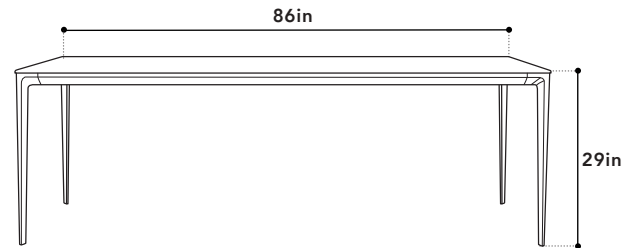

FEATURES

The Cayman dining table offers 3 practical sizes in a 70", 86" and 94" allowing versatility no matter the space. This table features a durable ceramic top imitating the look of travertine while delivering exceptional durability and versatility for indoor and outdoor settings. Its robust construction and minimal aesthetics make it a standout piece for both practicality and style.

COLOR TRAVERTINO, TAUPE
MATERIAL CERAMIC, ALUMINUM

FEATURES STAIN RESISTANT,
MOLD & MILDEW RESISTANT,
WATER RESISTANT

94" DINING TABLE

WIDTH 94"
DEPTH 40"
HEIGHT 29"
PACKAGING CARTON

94" DINING TABLE 1/1

BOX WIDTH 96"
BOX DEPTH 42"
BOX HEIGHT 10"
BOX WEIGHT 51.6N | 61.6G

86" DINING TABLE

WIDTH 86"
DEPTH 40"
HEIGHT 29"
PACKAGING CARTON

86" DINING TABLE 1/1

BOX WIDTH 88"
BOX DEPTH 42"
BOX HEIGHT 10"
BOX WEIGHT 50N | 60G

70" DINING TABLE

WIDTH 70"
DEPTH 36"
HEIGHT 29"
PACKAGING CARTON

70" DINING TABLE 1/1

BOX WIDTH 72"
BOX DEPTH 38"
BOX HEIGHT 10"
BOX WEIGHT 49N | 59G