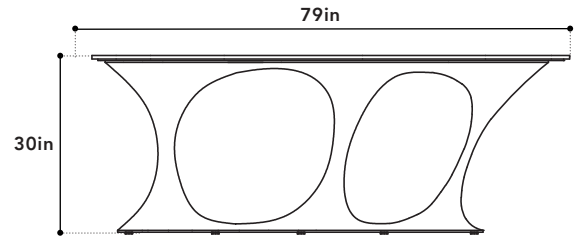

**FEATURES**

The Flora dining table is crafted from MAS Epoxy, ensuring exceptional durability and versatility for indoor and outdoor settings. Inspired by roots its captivating shape bring a touch of nature into any space. Its robust construction and natural aesthetics make it a standout piece for both practicality and style. This table seats 6-8 people.

**WIDTH** 79"  
**DEPTH** 40.5"  
**HEIGHT** 30"  
**PACKAGING** CARTON

**TABLE TOP 1/2**

**BOX WIDTH** 82"  
**BOX DEPTH** 45"  
**BOX HEIGHT** 2"  
**BOX WEIGHT** 53N | 61G

**TABLE LEGS 2/2**

**BOX WIDTH** 68"  
**BOX DEPTH** 29"  
**BOX HEIGHT** 31"  
**BOX WEIGHT** 64N | 79G