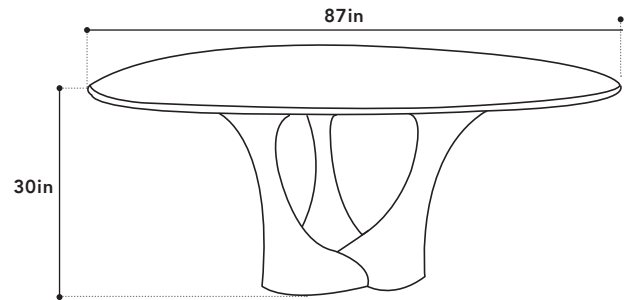

GROOT DINING TABLE

The Groot dining table is crafted from MAS Epoxy, ensuring exceptional durability and versatility for indoor and outdoor settings. Inspired by roots its captivating shape bring a touch of nature into any space. Its robust construction and natural aesthetics make it a standout piece for both practicality and style. This table seats 6-8 people.

WIDTH 87"
DEPTH 48"
HEIGHT 30"
PACKAGING CARTON

TABLE TOP 1/2

BOX WIDTH 90"
BOX DEPTH 51"
BOX HEIGHT 2"
BOX WEIGHT 68N | 78G

TABLE LEGS 2/2

BOX WIDTH 60"
BOX DEPTH 42"
BOX HEIGHT 31"
BOX WEIGHT 61N | 81G