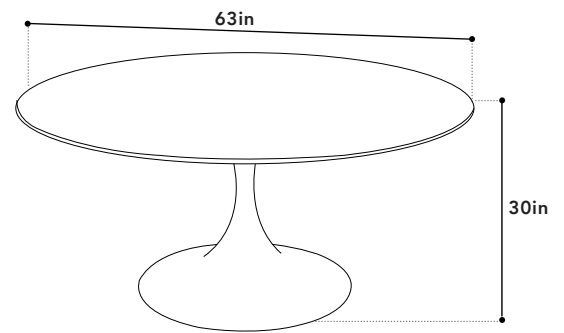

FEATURES

The Halo dining table exudes luxury with its unique melted drip glass top that beautifully imitates the tranquil appearance of water ripples caused by a single drop, instilling a sense of calm in any setting. Its sleek matte black powder-coated steel base provides a striking contrast, making it a stunning centerpiece for both modern and classic decor. This table seats 6-8.

COLOR BLACK MODERN DRIP **FEATURES** WATER DROPLET TOP, NON-POROUS TOP,
MATERIAL TEMPERED GLASS, STEEL **COLD ROLLED STEEL BASE, POWDER COATED FRAME**

DINING TABLE

WIDTH 63"
DEPTH 63"
HEIGHT 30"
PACKAGING CARTON

TABLE TOP 1/2

BOX WIDTH 67"
BOX DEPTH 67"
BOX HEIGHT 5"
BOX WEIGHT 140N | 178G

TABLE LEGS 2/2

BOX WIDTH 35"
BOX DEPTH 35"
BOX HEIGHT 31"
BOX WEIGHT 172N | 178G