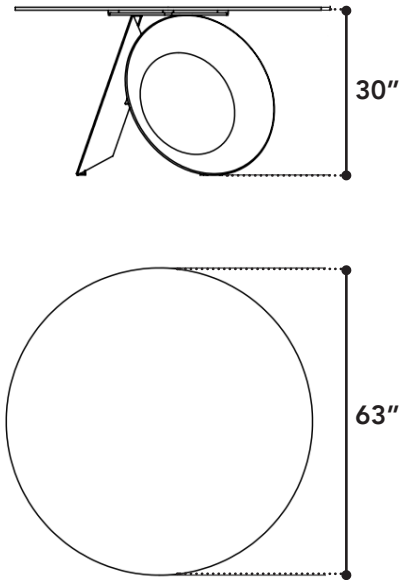

Optic

round dining table

size

63" x 63" x 29"

packaging details

of boxes 1

qty. / box 1

box size 1 65.9" x 65.9" x 29.5" gw: - kg | nw: - kg | cuft: - | cbm: -

box size 2 32" x 32" x 13" gw: - kg | nw: - kg | cuft: - | cbm: -

round dining table

color

high gloss white

technical details

hg white ceramic top

black powder coated base

glued, screwed, and welded joinery