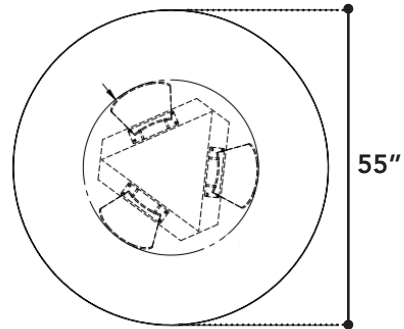

Palazzo

round dining table

size

55" x 55" x 29"

packaging details

of boxes 1

qty. / box 1

box size 1 57.5" x 57.5" x 2.6" gw: 61 kg | nw: 56 kg | cuft: 0.139 | cbm: -

box size 2 33.5" x 13.4" x 11" gw: 28.5 kg | nw: 26.5 kg | cuft: 0.078 | cbm: -

round dining table

color

black

technical details

ceramic top

black powder coated base

glued, screwed, and welded joinery