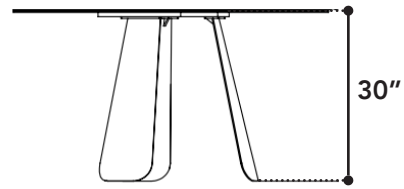

Palazzo

round dining table

size

55" x 55" x 29"

packaging details

of boxes 1

qty. / box 1

box size 1 57.5" x 57.5" x 2.6" gw: 61 kg | nw: 56 kg | cuft: 0.139 | cbm: -

box size 2 33.5" x 13.4" x 11" gw: 28.5 kg | nw: 26.5 kg | cuft: 0.078 | cbm: -

round dining table

color

black

technical details

ceramic top

black powder coated base

glued, screwed, and welded joinery