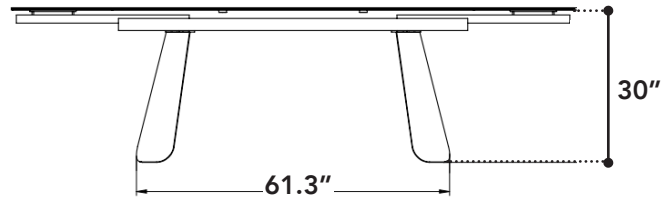

Palazzo

rectangular dining table

size

71"(+39") x 39" x 30"

packaging details

of boxes 1

qty. / box 1

box size 1 73.2" x 41" x 6.1" gw: 105 kg | nw: 99 kg | cuft: 0.3 | cbm: -

box size 2 29.1" x 12.2" x 13.4" gw: 29.5 kg | nw: 28 kg | cuft: 0.08 | cbm: -

rectangular dining table

color

grey ceramic

technical details

ceramic top

black powder coated base

glued, screwed, and welded joinery