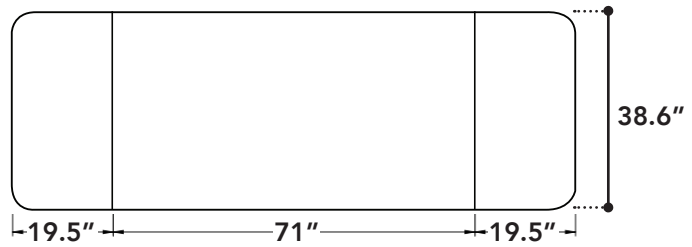

Palazzo

rectangular dining table

size

71"(+39") x 39" x 30"

packaging details

of boxes 1

qty. / box 1

box size 1 73.2" x 41" x 6.1" gw: 105 kg | nw: 99 kg | cuft: 0.3 | cbm: -

box size 2 29.1" x 12.2" x 13.4" gw: 29.5 kg | nw: 28 kg | cuft: 0.08 | cbm: -

rectangular dining table

color

grey ceramic

technical details

ceramic top

black powder coated base

glued, screwed, and welded joinery