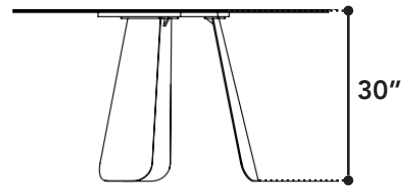

Palazzo

round dining table

size

55" x 55" x 29"

packaging details

of boxes 1

qty. / box 1

box size 1 57.5" x 57.5" x 2.6" gw: 61 kg | nw: 56 kg | cuft: 0.139 | cbm: -

box size 2 33.5" x 13.4" x 11" gw: 28.5 kg | nw: 26.5 kg | cuft: 0.078 | cbm: -

round dining table

color

white carrera ceramic

technical details

ceramic top

black powder coated base

glued, screwed, and welded joinery