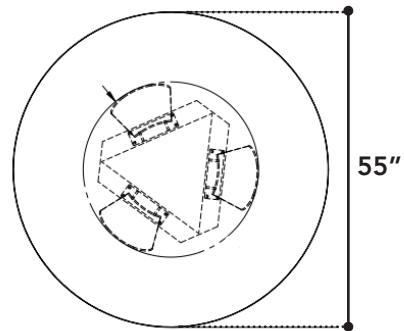

Palazzo

round dining table

size

55" x 55" x 29"

packaging details

of boxes 1

qty. / box 1

box size 1 57.5" x 57.5" x 2.6" gw: 61 kg | nw: 56 kg | cuft: 0.139 | cbm: -

box size 2 33.5" x 13.4" x 11" gw: 28.5 kg | nw: 26.5 kg | cuft: 0.078 | cbm: -

round dining table

color

white carrera ceramic

technical details

ceramic top

black powder coated base

glued, screwed, and welded joinery