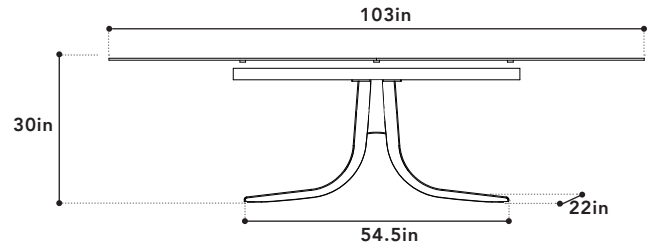

# PONZA DINING TABLE

**FEATURES**

The Ponza table in modern melt features a stunning tempered glass top in black, giving the illusion of soft water ripples on a rainy day. The unique tree-like designed base is made from solid steel and adds a touch of sophistication to any space. This table seats 8-10.

**COLOR** BLACK MODERN MELT      **FEATURES** RIPPLED TEXTURE TOP, NON-POROUS TOP,  
**MATERIAL** TEMPERED GLASS, STEEL    **COLD ROLLED STEEL BASE, POWDER COATED FRAME**

**DINING TABLE**

**WIDTH** 103"  
**DEPTH** 48"  
**HEIGHT** 30"  
**PACKAGING** CARTON

**TABLE TOP 1/2**

**BOX WIDTH** 106"  
**BOX DEPTH** 50"  
**BOX HEIGHT** 3"  
**BOX WEIGHT** -N | -G

**TABLE LEGS 1/2**

**BOX WIDTH** 62"  
**BOX DEPTH** 17"  
**BOX HEIGHT** 3"  
**BOX WEIGHT** -N | -G