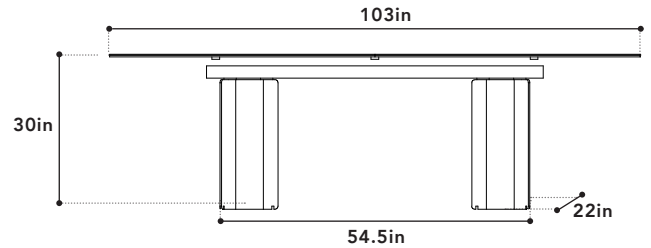

## DINING TABLE

**FEATURES**

Elegance meets durability with the Sorrento dining table. Crafted with a stunning cristallo gold ceramic top, this table is not only visually striking but also incredibly resilient. The unique base is made from solid steel with a crosshatch antique brass finish. This table seats 8-10.

**DINING TABLE**

**WIDTH** 103"  
**DEPTH** 48"  
**HEIGHT** 30"  
**PACKAGING** CARTON

**TABLE TOP 1/3**

**BOX WIDTH** 106"  
**BOX DEPTH** 50"  
**BOX HEIGHT** 3"  
**BOX WEIGHT** 115N | 119G

**TABLE FRAME 2/3**

**BOX WIDTH** 68"  
**BOX DEPTH** 20"  
**BOX HEIGHT** 3"  
**BOX WEIGHT** 10N | 12G

**TABLE LEGS 3/3**

**BOX WIDTH** 30"  
**BOX DEPTH** 18"  
**BOX HEIGHT** 10"  
**BOX WEIGHT** 61N | 64G