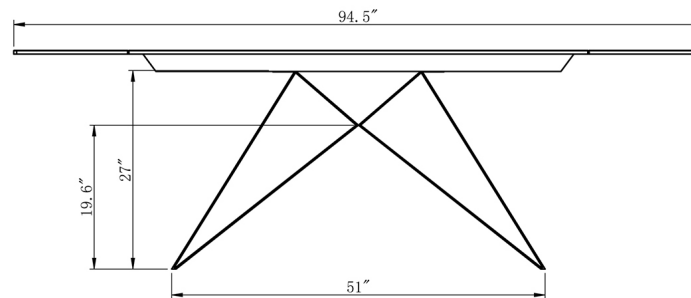

## extension dining table

### size

94" x 35" x 30"

# of boxes	2
qty. / box	1
box size 1	65" x 37" x 6"
box size 2	35" x 18" x 20"
gw	141 kg
nw	135 kg
cuft	8.35
cbm	0.24

### technical details

white italian ceramic with carrera marble vein print

black finish, metal frame

glued, screwed, and welded joinery

90 kg weight capacity