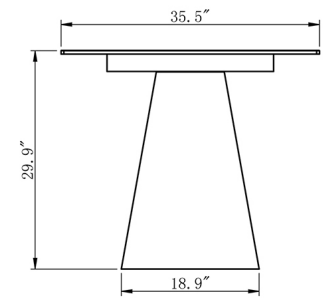

### size

94" x 35" x 30"

# of boxes	2
qty. / box	1
box size 1	65" x 37" x 6"
box size 2	35" x 18" x 20"
gw	141 kg
nw	135 kg
cuft	8.35
cbm	0.24

### technical details

white italian ceramic with carrera marble vein print

black finish, metal frame

glued, screwed, and welded joinery

90 kg weight capacity