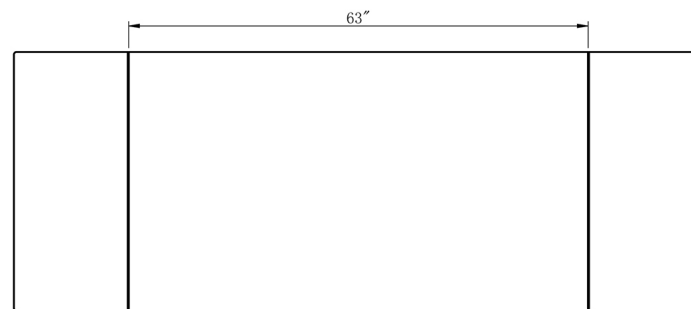

## extension dining table

### size

94" x 35" x 30"

# of boxes	2
qty. / box	1
box size 1	65" x 37" x 6"
box size 2	35" x 18" x 20"
gw	141 kg
nw	135 kg
cuft	8.35
cbm	0.24

### technical details

white italian ceramic with carrera marble vein print

black finish, metal frame

glued, screwed, and welded joinery

90 kg weight capacity