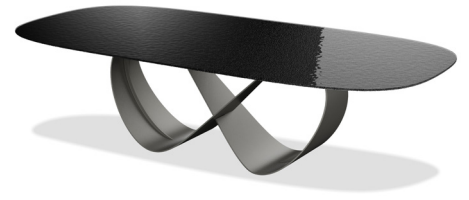

FEATURES

The Wave table in modern melt features a stunning tempered glass top in black, giving the illusion of soft water ripples on a rainy day. The unique butterfly-designed base, made from solid steel, adds a touch of sophistication to any space. This table seats 8-10.

COLOR BLACK MODERN MELT **FEATURES** RIPPLED TEXTURE TOP, NON-POROUS TOP,
MATERIAL TEMPERED GLASS, STEEL **COLD ROLLED STEEL BASE, POWDER COATED FRAME**

DINING TABLE

WIDTH 110"
DEPTH 48"
HEIGHT 30"
PACKAGING CARTON