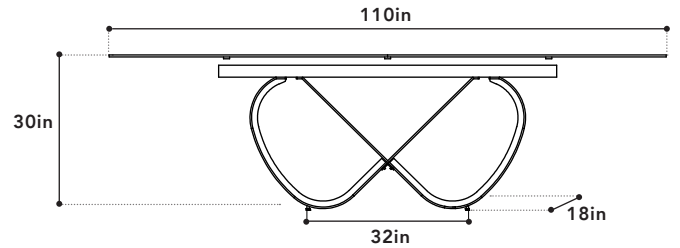

COLOR BLACK MODERN MELT **FEATURES** RIPPLED TEXTURE TOP, NON-POROUS TOP,
MATERIAL TEMPERED GLASS, STEEL **COLD ROLLED STEEL BASE, POWDER COATED FRAME**

DINING TABLE

WIDTH 110"
DEPTH 48"
HEIGHT 30"
PACKAGING CARTON

TABLE TOP 1/2

BOX WIDTH -
BOX DEPTH -
BOX HEIGHT -
BOX WEIGHT -N | -G

TABLE LEGS 2/2

BOX WIDTH -
BOX DEPTH -
BOX HEIGHT -
BOX WEIGHT -N | -G