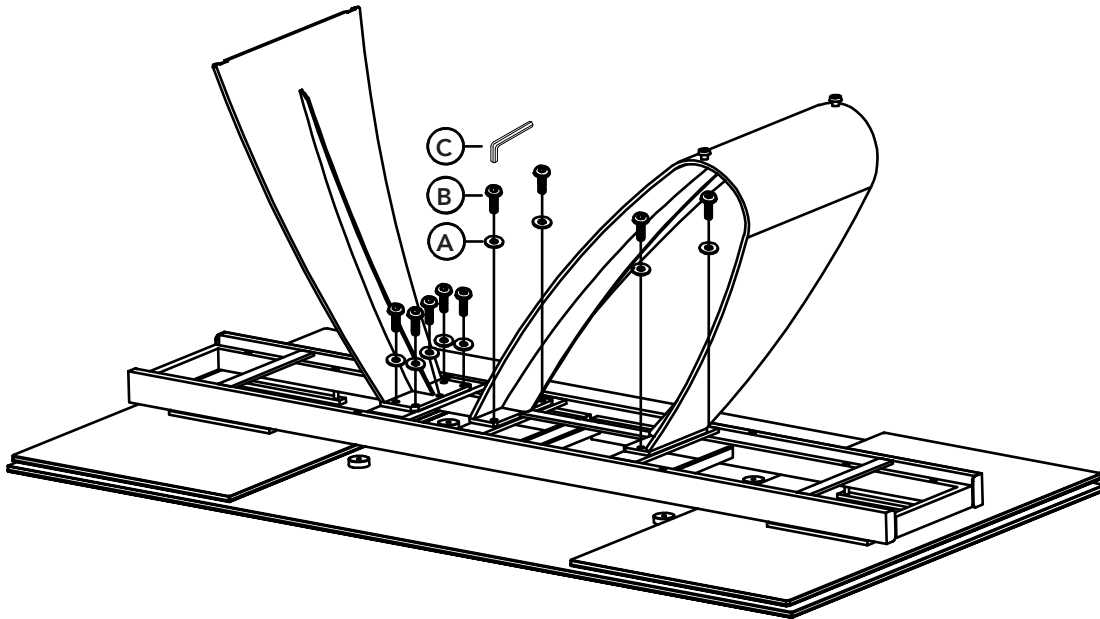

IMPORTANT INFO

Carefully remove all wrapping materials and ensure all parts are accounted for before assembly. Assemble on a clean and flat surface to avoid scratches, we recommend using a carpet underneath the object. Two people are required for a safe assembly. Do not discard the packaging until the item is fully assembled.

FULLY ASSEMBLED

TOOL LIST

A: 9 PCS M8

B: 9 PCS M8 X 20MM

C: 1 PC ALLEN KEY

D: 1 PC WRENCH

HOW TO LEVEL AN EXTENSION LEAF: