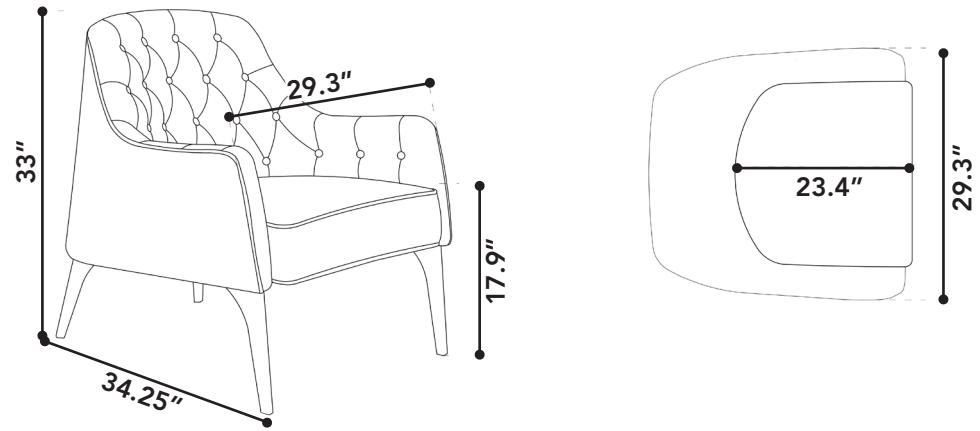

Ellington

armchair

size

29.3" x 34.3" x 33"

packaging details

# of boxes	1
qty. / box	1
box size 1	76.5" x 89" x 63.5"
gw	20 kg
nw	16.5 kg
cuft	15.26
cbm	0.432

armchair

color

pewter, oyster, navy, caramel, black

technical details

pewter, oyster, navy: velvet fabric (100% polyester)