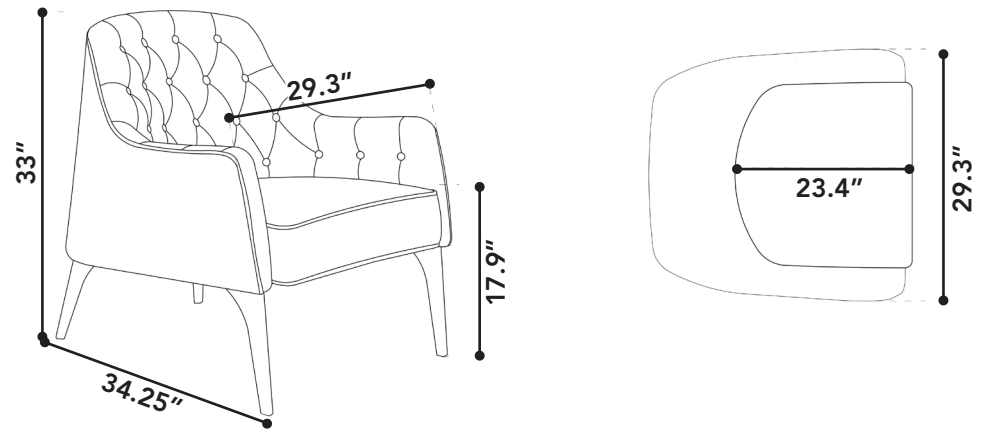

## size

29.3" x 34.3" x 33"

# of boxes	1
qty. / box	1
box size 1	76.5" x 89" x 63.5"
gw	20 kg
nw	16.5 kg
cuft	15.26
cbm	0.432

armchair