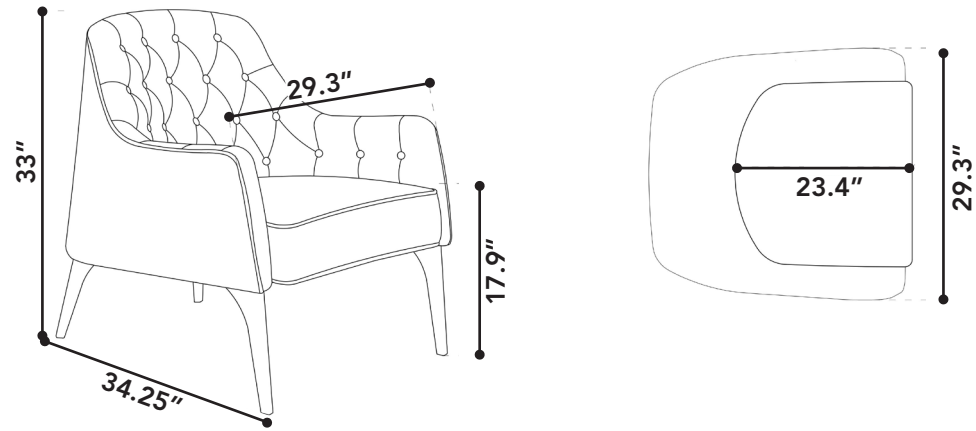

Ellington

armchair

size

29.3" x 34.3" x 33"

packaging details

# of boxes	1
qty. / box	1
box size 1	35" x 31" x 26"
gw	20 kg
nw	16.5 kg
cuft	15.26
cbm	0.432

armchair

color

pewter, oyster, navy, caramel, black

technical details

pewter, oyster, navy: velvet fabric (100% polyester)