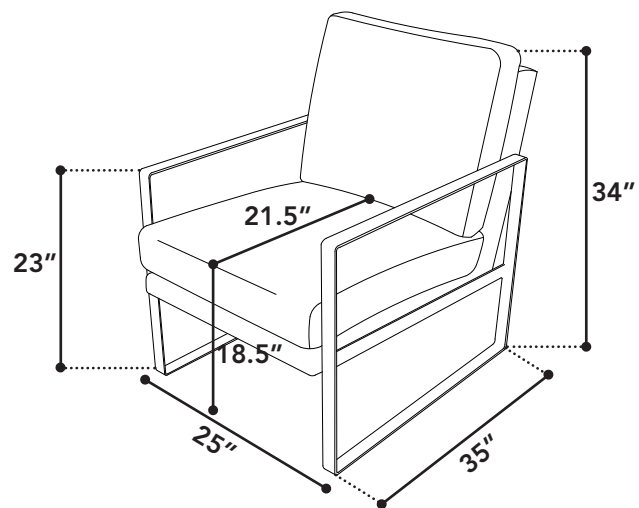

Mitchell

armchair

size

25" x 35" x 34"

packaging details

of boxes 1

qty. / box 1

box size 1 26" x 35" x 35"

gw 25.5 kg

nw 22.5 kg

cuft 18.61

cbm 0.375

armchair, dining chair

color

black, wheat

technical details

leather upholstery

black: black powder coated legs

wheat: black powder coated legs

seat height: 18.5" arm height: 23" seat depth: 21.5"