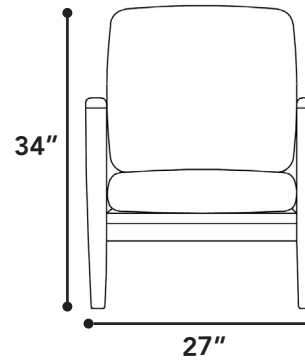

### size

27.2" x 36.6" x 33.9"

# of boxes	1
qty. / box	1
box size 1	29" x 38" x 34"
gw	22 kg
nw	19 kg
cuft	18.71
cbm	0.53

cream: ash natural frame with cream boucle fabric | rub count: >15,000 | content: 93% polyester, 7% acrylic

seat height: 19" seat depth: 21"

weight capacity: 200 kg