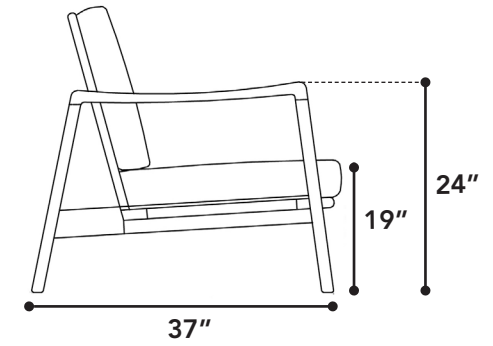

### size

27.2" x 36.6" x 33.9"

# of boxes	1
qty. / box	1
box size 1	29" x 38" x 34"
gw	22 kg
nw	19 kg
cuft	18.71
cbm	0.53

cream: ash natural frame with cream boucle fabric | rub count: >15,000 | content: 93% polyester, 7% acrylic

seat height: 19" seat depth: 21"

weight capacity: 200 kg