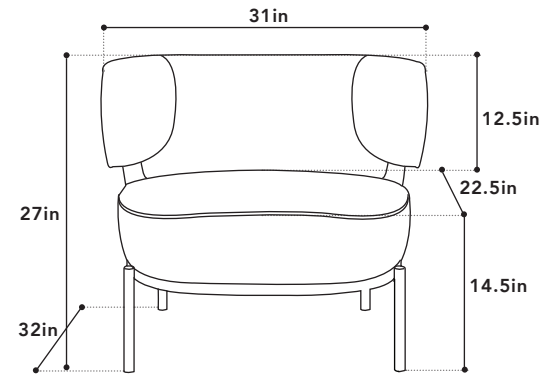

FINN LOUNGE CHAIR

FEATURES

The Finn lounge chair is wrapped in a soft textured boucle fabric. This piece features a beautiful rounded silhouette with a minimal frame. Also available in an black licorice option.

COLOR CREAM, LICORICE **CONTENT** 90% POLY, 10% RAYON
MATERIAL BOUCLÉ **RUB COUNT** <3000

DIMENSIONS

WIDTH 31" **SEAT HEIGHT** 15"
DEPTH 32" **SEAT DEPTH** 22.5"
HEIGHT 27" **LEG HEIGHT** 5"
WEIGHT CAP 250kg **BACKREST HEIGHT** 12.5"

LOUNGE CHAIR 1/1

BOX WIDTH 31.5"
BOX DEPTH 33.5"
BOX HEIGHT 29.5"
BOX WEIGHT 19N | 22G
PACKAGING CARTON