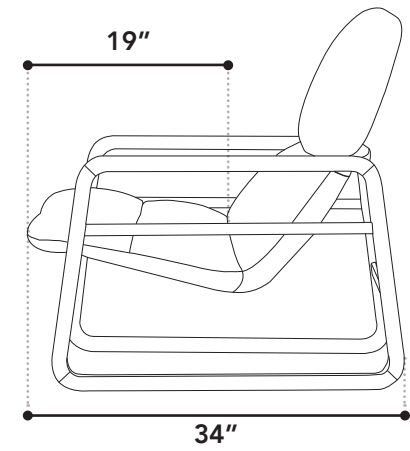

Hans

loung chair

size

27" x 34" x 34"

packaging details

of boxes 1

qty. / box 2

box size 1 18.75" x 21.5" x 37.25"

gw 9 kg

nw 6 kg

cuft 9.079

cbm 0.26

loung chair

color

cream

technical details