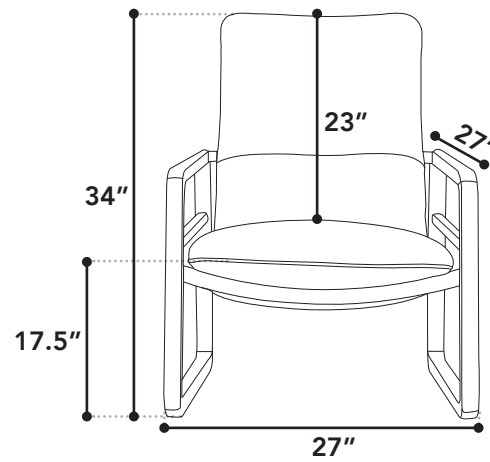

Hans

loung chair

size

27" x 34" x 34"

packaging details

of boxes 1

qty. / box 2

box size 1 18.75" x 21.5" x 37.25"

gw 9 kg

nw 6 kg

cuft 9.079

cbm 0.26

loung chair

color

cream

technical details

boucle fabric

ash stained light walnut frame

rub count: >15,000 | content: 93% polyester, 7% acrylic

weight capacity: 200 kg